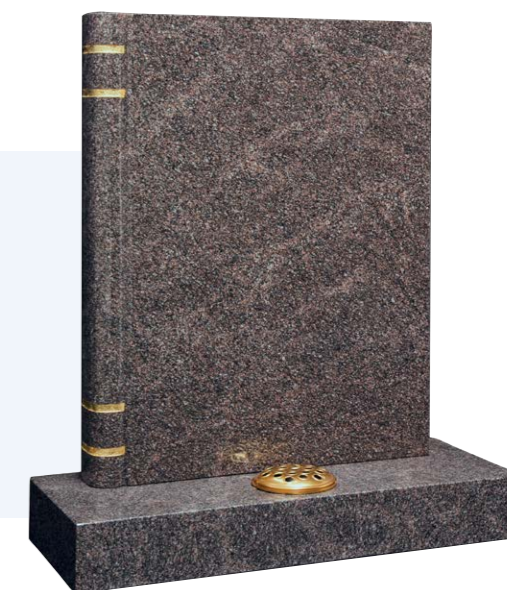

Shown in English Teak Granite.

Headstone: 30" x 24" x 4"

Base: 4" x 30" x 12" bored centre

CHURCHYARD MEMORIALS

All designs and materials shown are interchangeable. We are happy to discuss any requirements to personalise and change the designs to create bespoke memorials. Colours of stones are representative and may vary slightly as stone is a natural product.