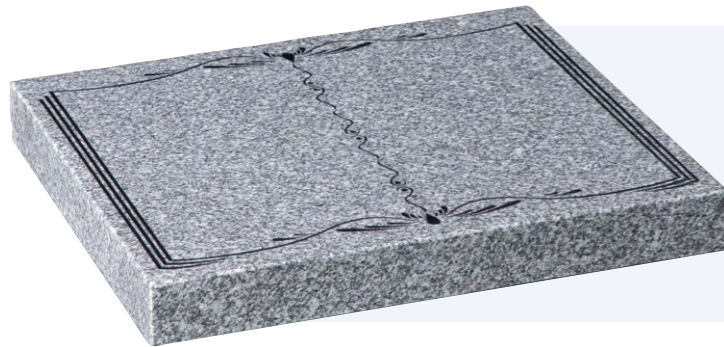

Headstone: 33" x 21" x 3"

Base: 3" x 24" x 18"

FOR MORE MEMORIAL
DESIGNS PLEASE SEE
PAGES 42-43

CREMATION MEMORIALS

All designs and materials shown are interchangeable. We are happy to discuss any requirements to personalise and change the designs to create bespoke memorials. Colours of stones are representative and may vary slightly as stone is a natural product.