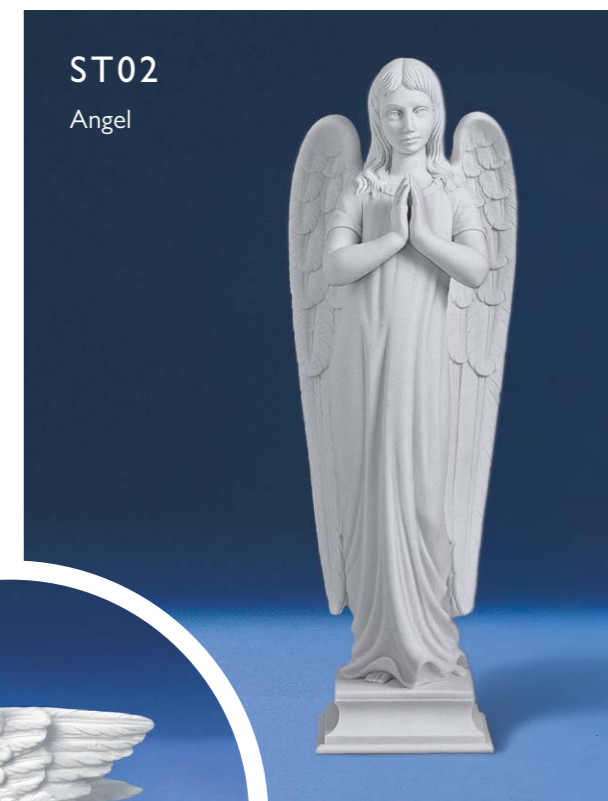

ST01
Madonna di Lourdes
hands in prayer

ST02
Angel