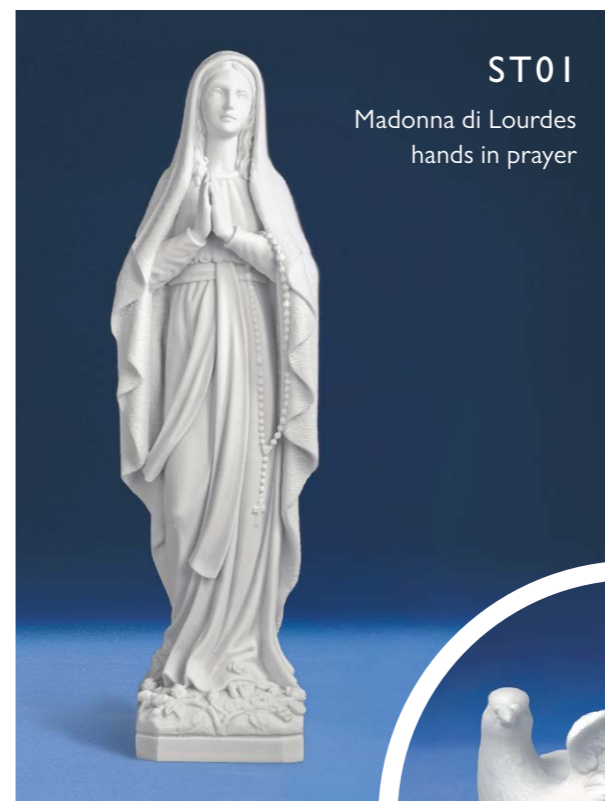

BR01
Figure of Our Lord

BR04
Bronze Hands

BR02
Figure of Our Lady

BR03
Bronze Cross

BR05
Lamp

PERSONALISATION - STATUES

The addition of an ornament or statue is another way to personalise your memorial. Below are a small selection of the statues available. A full range of statues is available upon request.