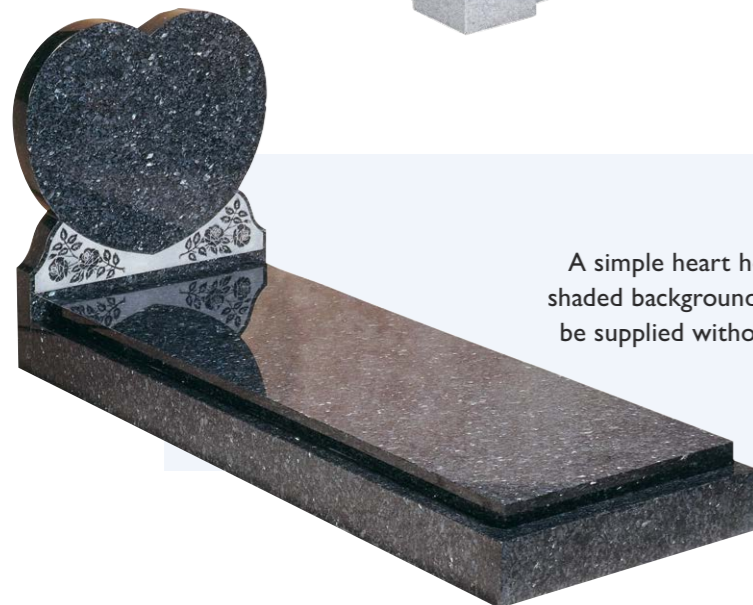

KERB SET MEMORIALS

All designs and materials shown are interchangeable. We are happy to discuss any requirements to personalise and change the designs to create bespoke memorials. Colours of stones are representative and may vary slightly as stone is a natural product.

KBS13

A book memorial with carved cord and tassel sits on a base which can be bored for flower containers.

Shown in Bahama Blue Granite.

KBS14

Ogee top headstone with deeply carved and shaped foxglove and bee design.

Shown in Cera Grey Granite.

KBS15

A simple heart headstone with polished ornament and shaded background. Shown with external coverslab. Can be supplied without coverslab but with soil for planting or chippings to the centre.

Shown in Blue Pearl Granite.

KERB SET MEMORIALS

All designs and materials shown are interchangeable. We are happy to discuss any requirements to personalise and change the designs to create bespoke memorials. Colours of stones are representative and may vary slightly as stone is a natural product.

KBS16

Gilded ivy above fully worked book with cord and tassel makes this memorial stand out.

Shown in Emerald Pearl Granite.

KBS17

Inspired by traditional designs the headstone shape is mirrored in the kerb foot posts.

Shown in Black Granite.

KBS18

The natural rustic edge of the headstone has a pitched margin to help accentuate the shape and is matched with rustic kerbs. The headstone and top of kerbs are polished.

Shown in Alpine Brown Granite.