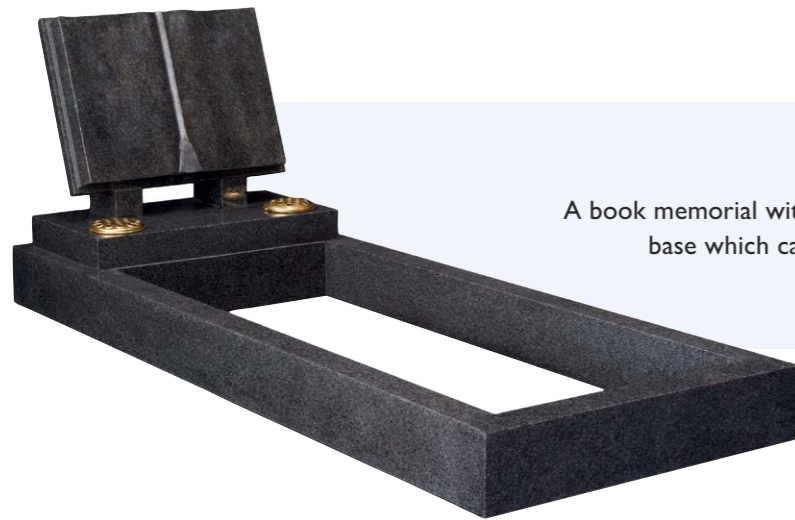

KERB SET MEMORIALS

All designs and materials shown are interchangeable. We are happy to discuss any requirements to personalise and change the designs to create bespoke memorials. Colours of stones are representative and may vary slightly as stone is a natural product.

KBS13

A book memorial with carved cord and tassel sits on a base which can be bored for flower containers.

Shown in Bahama Blue Granite.