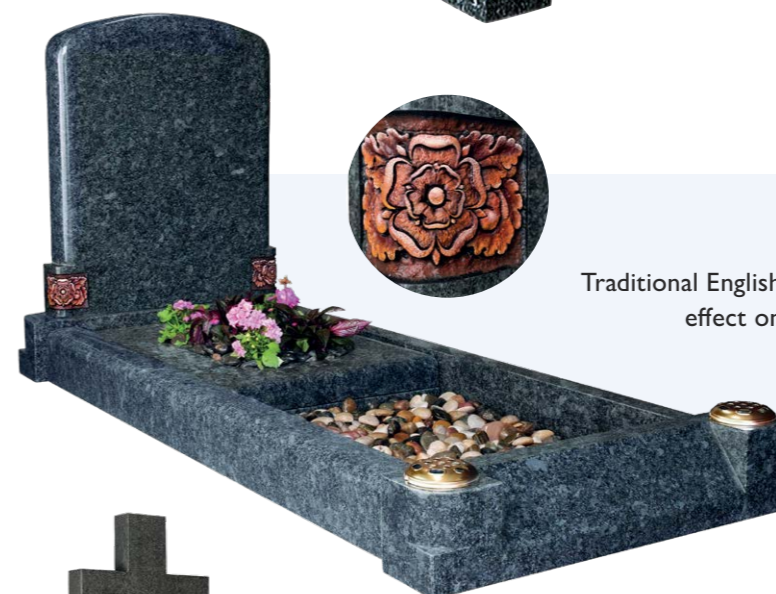

KBS11

Traditional English roses carved and painted in a wood effect on this cushioned camber top kerb set

Shown in Steel Grey Granite.