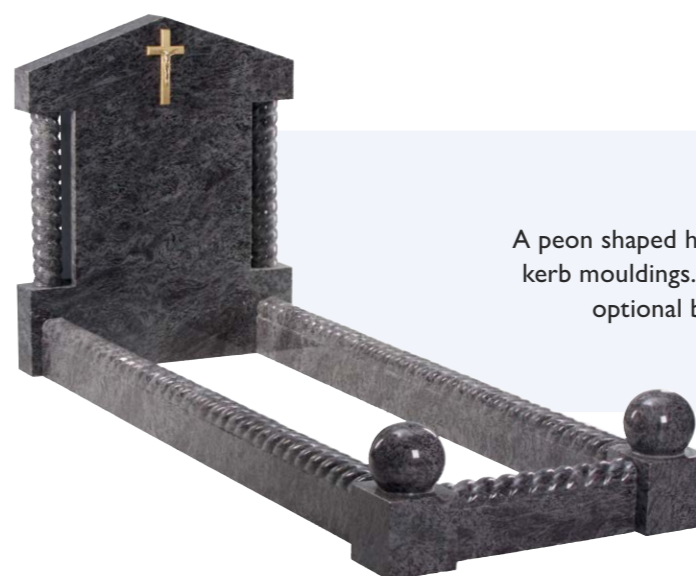

Shown in Flint Grey Granite.

KBS03

A classic ogee top shaped headstone and kerb set memorial. Corner posts can be bored to be vase posts with flower containers.

Shown in Black Granite.

KERB SET MEMORIALS

All designs and materials shown are interchangeable. We are happy to discuss any requirements to personalise and change the designs to create bespoke memorials. Colours of stones are representative and may vary slightly as stone is a natural product.